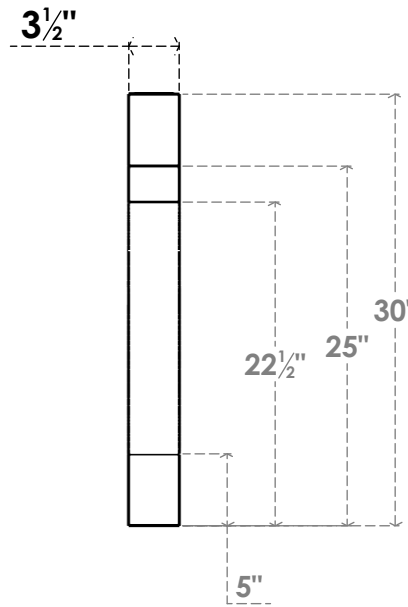

ITEM NUMBER: BRCPC035X30000X30000MRC

3 1/2"W X 30"D X 30"H MERCED ARCHITECTURAL GRADE PVC CLOSED KNEE BRACE

SIDE PROFILE

FRONT PROFILE

ISOMETRIC

EKENA MILLWORK
2300 WEST MAIN ST.
CLARKSVILLE, TX 75426
TOLL FREE: 866-607-0453
WWW.EKENAMILLWORK.COM

NOTES

1. INSTALLATION TO BE COMPLETED IN ACCORDANCE WITH MANUFACTURER'S SPECIFICATIONS.
2. DRAWING MAY NOT BE TO SCALE
3. THIS DRAWING IS INTENDED FOR DESIGN AND PLANNING PURPOSES ONLY.
4. ALL INFORMATION CONTAINED HEREIN WAS CURRENT AT THE TIME OF DEVELOPMENT BUT MUST BE REVIEWED AND APPROVED BY THE PRODUCT MANUFACTURER TO BE CONSIDERED ACCURATE.
5. ARCHITECTURAL GRADE PVC PRODUCTS ARE MADE FROM EXPANDED CELLULAR PVC AND COME NATURALLY WHITE BUT MAY BE PAINTED