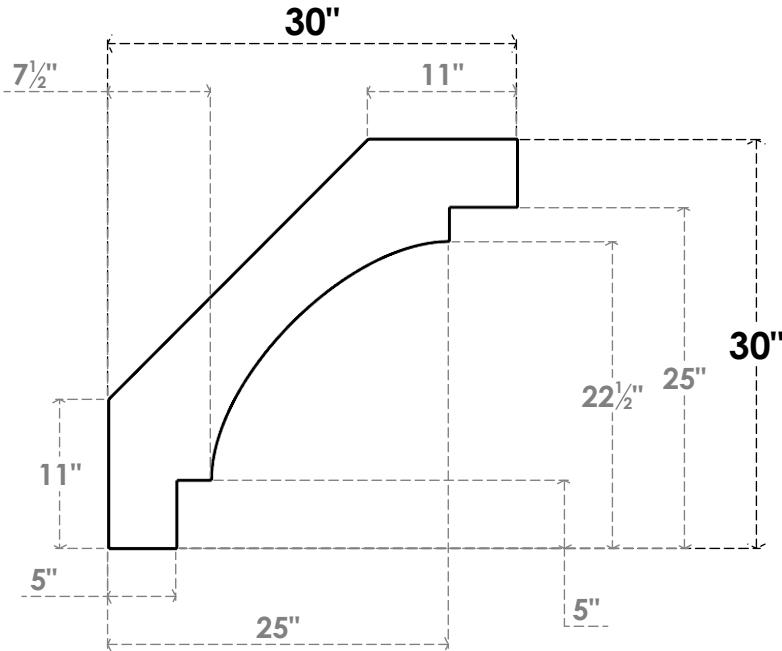

ITEM NUMBER: BRCPC035X30000X30000MRC

3 1/2"W X 30"D X 30"H MERCED ARCHITECTURAL GRADE PVC CLOSED KNEE BRACE

SIDE PROFILE

FRONT PROFILE

ISOMETRIC

EKENA MILLWORK
2300 WEST MAIN ST.
CLARKSVILLE, TX 75426
TOLL FREE: 866-607-0453
WWW.EKENAMILLWORK.COM